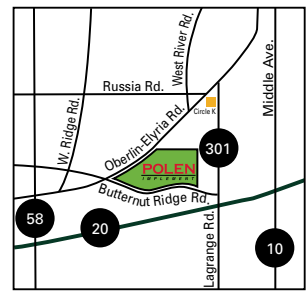

IMPLEMENT

JOHN DEERE

Keep Rollin' with Polen!

42255 Oberlin Elyria Rd

Elyria, Ohio 44225

440-322-8821

www.polenimplement.com

¹Offer valid from 10/29/2011 until 2/29/2012. If the balance is not paid in full by the end of the "No Interest if Paid in Full" promotional period, interest will be assessed from the original date of purchase at 17.9% APR. Subject to approved credit on John Deere Financial Revolving Plan, a service of John Deere Financial, f.s.b. For consumer use only. No down payment required. Other special rates and terms may be available, including financing for commercial use. Available at participating dealers. Attachments and implements sold separately. Some restrictions may apply. Available on all Select Series and D140 model only. ²Offer valid from 10/29/2011 until 2/29/2012. \$500 off X700 Series and \$500 off X500 Series. ³Offer valid from 10/29/2011 until 2/29/2012. Get \$100 off only on the D140 tractor model. *The engine horsepower and torque information are provided by the engine manufacturer to be used for comparison purposes only. Actual operating horsepower and torque will be less. Refer to the engine manufacturer's website for additional information. [§]Less mower deck. **Hour limitations apply and vary by model. See the LIMITED WARRANTY FOR NEW JOHN DEERE COMMERCIAL AND CONSUMER EQUIPMENT at JohnDeere.com for details. John Deere's green and yellow color scheme, the leaping deer symbol and JOHN DEERE are trademarks of Deere & Company.